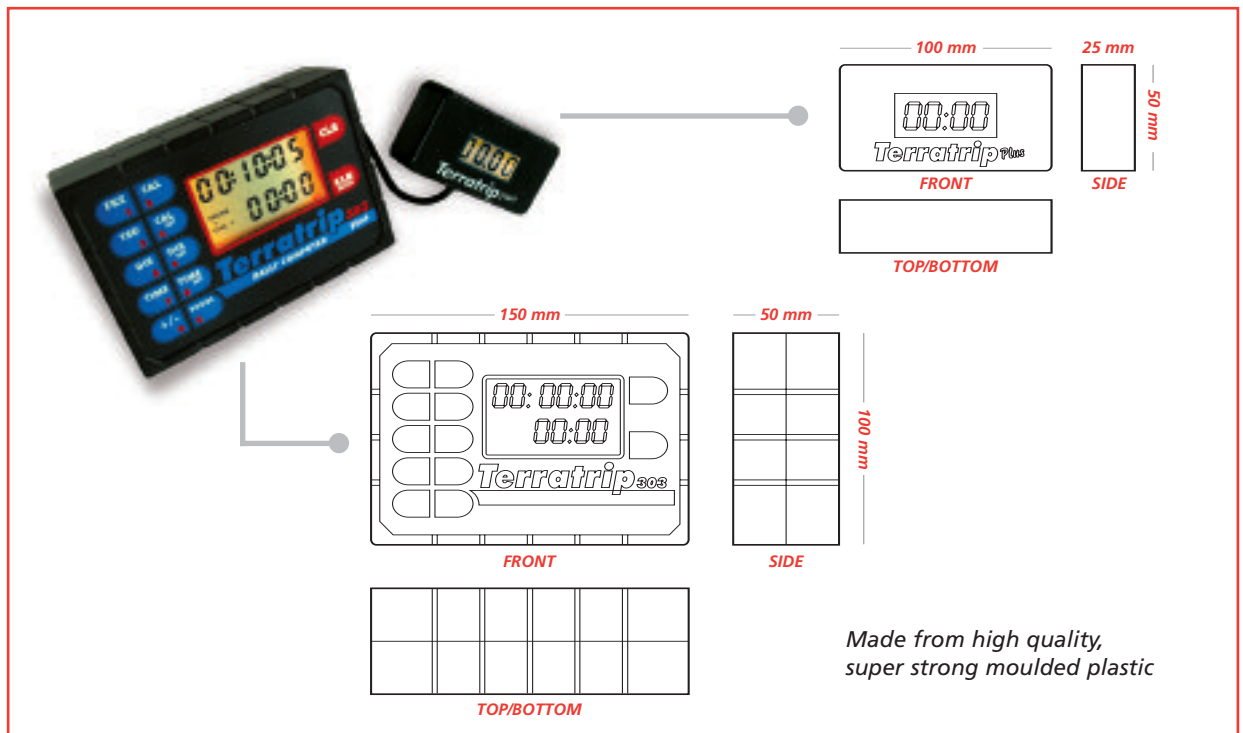

T011P

Full function RZU is available for the Terratrip 303 Plus

**OPTIONAL
REMOTE ZEROING
FOOT UNIT**

T008

RZU is available for the Terratrip 303 Plus. This item can also be used on the Terratrip 202 Plus and Terratrip 1 models